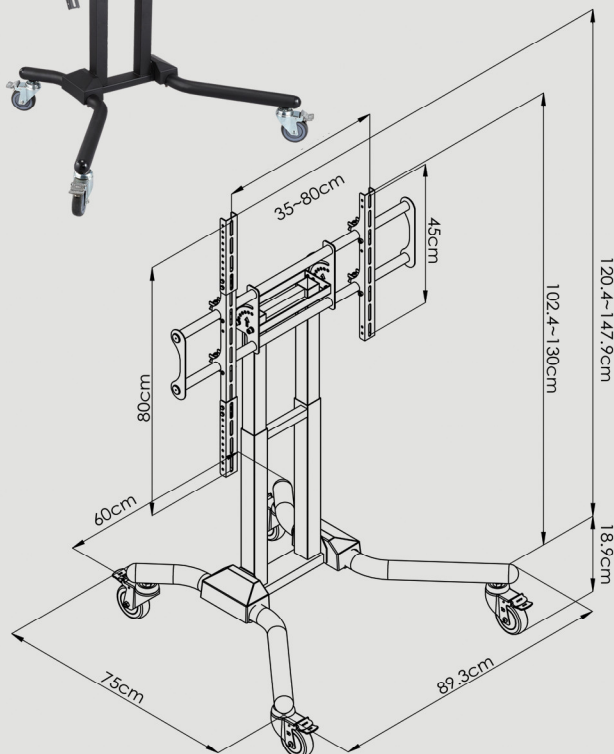

AVF1060-series Interactive Touch Screen Trolley

Ideal for classrooms, exhibit halls, meeting rooms, auditoriums where interaction with audience is important.

- Supports screens up to 120kg and max. VESA 800x800
- Compatible with most 50" to 120" screens
- Tilt screens up 15°, 30°, 45°, 60°, 75°, 90°
- Cables hidden inside the poles
- Heavy-duty wheels with brake
- Telescopic poles for easy height adjustment

VESA up to
800mm x 800mm

Height
Adjustment

0° to +90°
Tilt Screen Up

Load Capacity
120 kg

Locking Wheels

▶ AVF1068 short trolley

- Telescopic pole: 102 to 130 cm
- Max height to screen center: 130cm

▶ AVF1069 trolley

- Telescopic pole: 112 to 156 cm
- Max height to screen center: 156cm