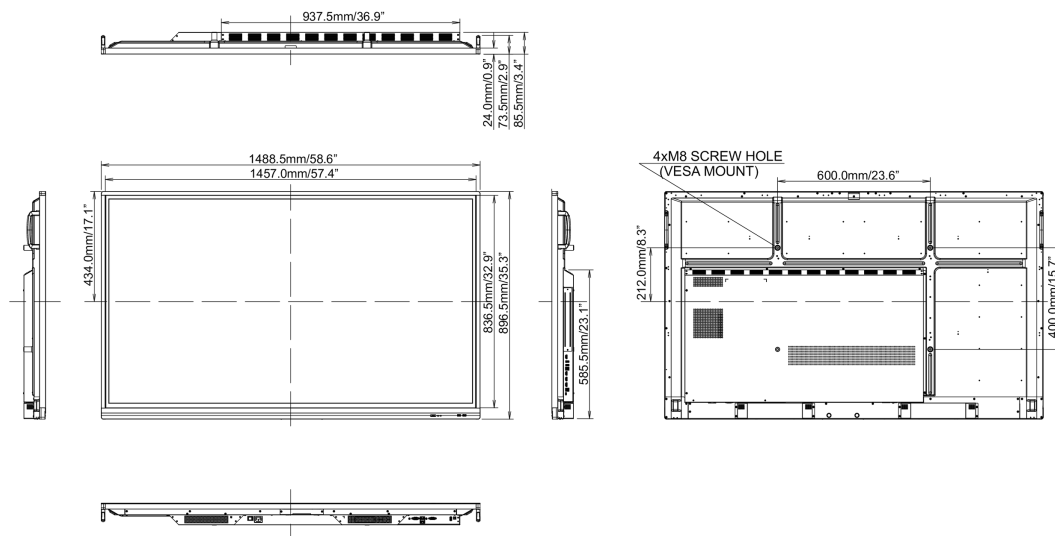

## 10 DIMENSIONS / WEIGHT

Product dimensions W x H x D 1489 x 897 x 86mm

Box dimensions W x H x D 1620 x 1002 x 202mm

Weight (without box) 38kg

Weight (with box) 48.6kg

EAN code 4948570118984

All trademarks and registered trademarks acknowledged. E & O E. Specification subject to change without notice. All LCD's comply with ISO-9241-307:2008 in connection with pixel defects.