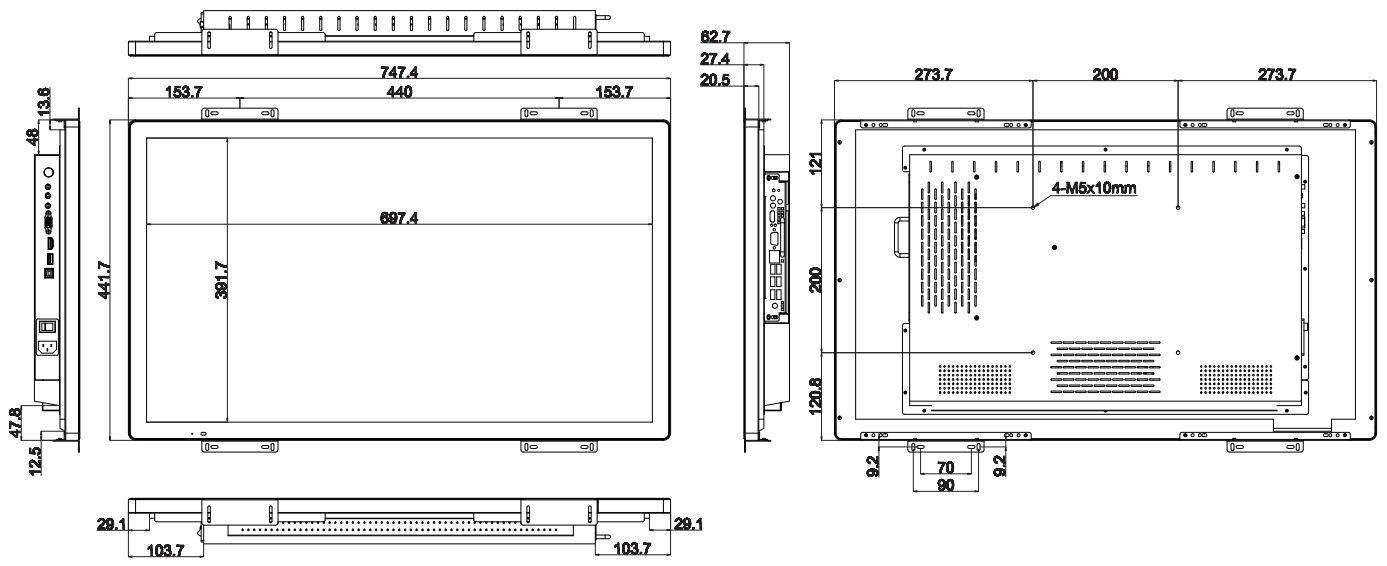

Technical Drawing