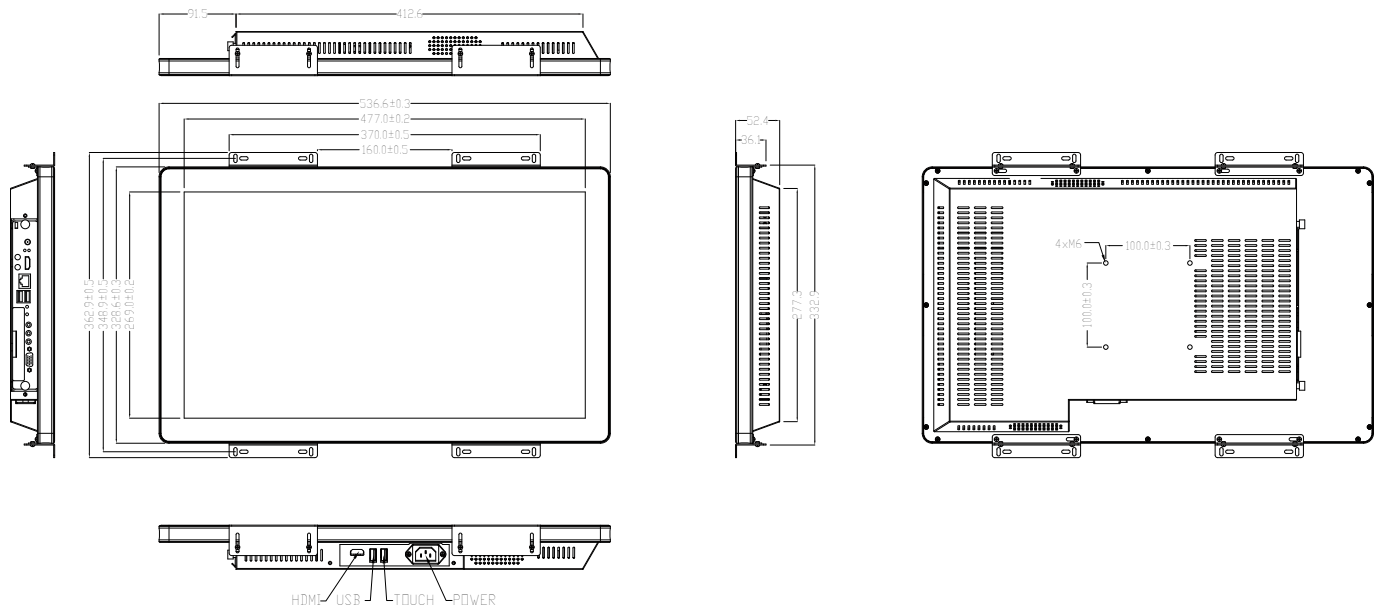

Technical Drawing