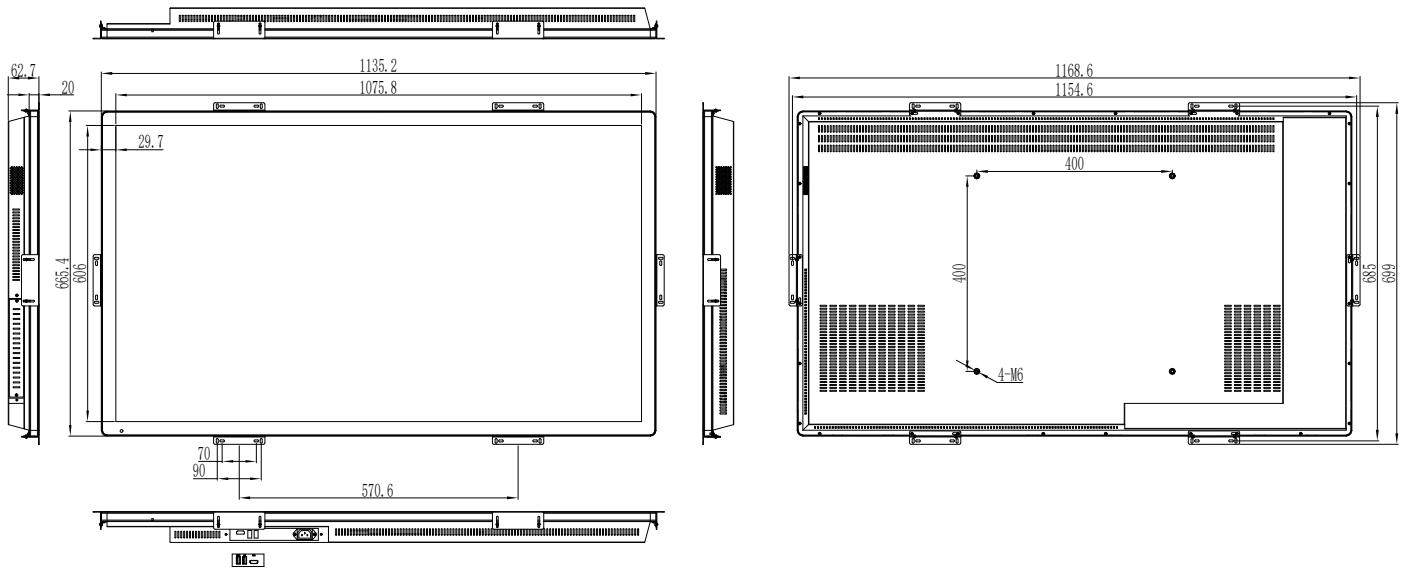

Technical Drawing