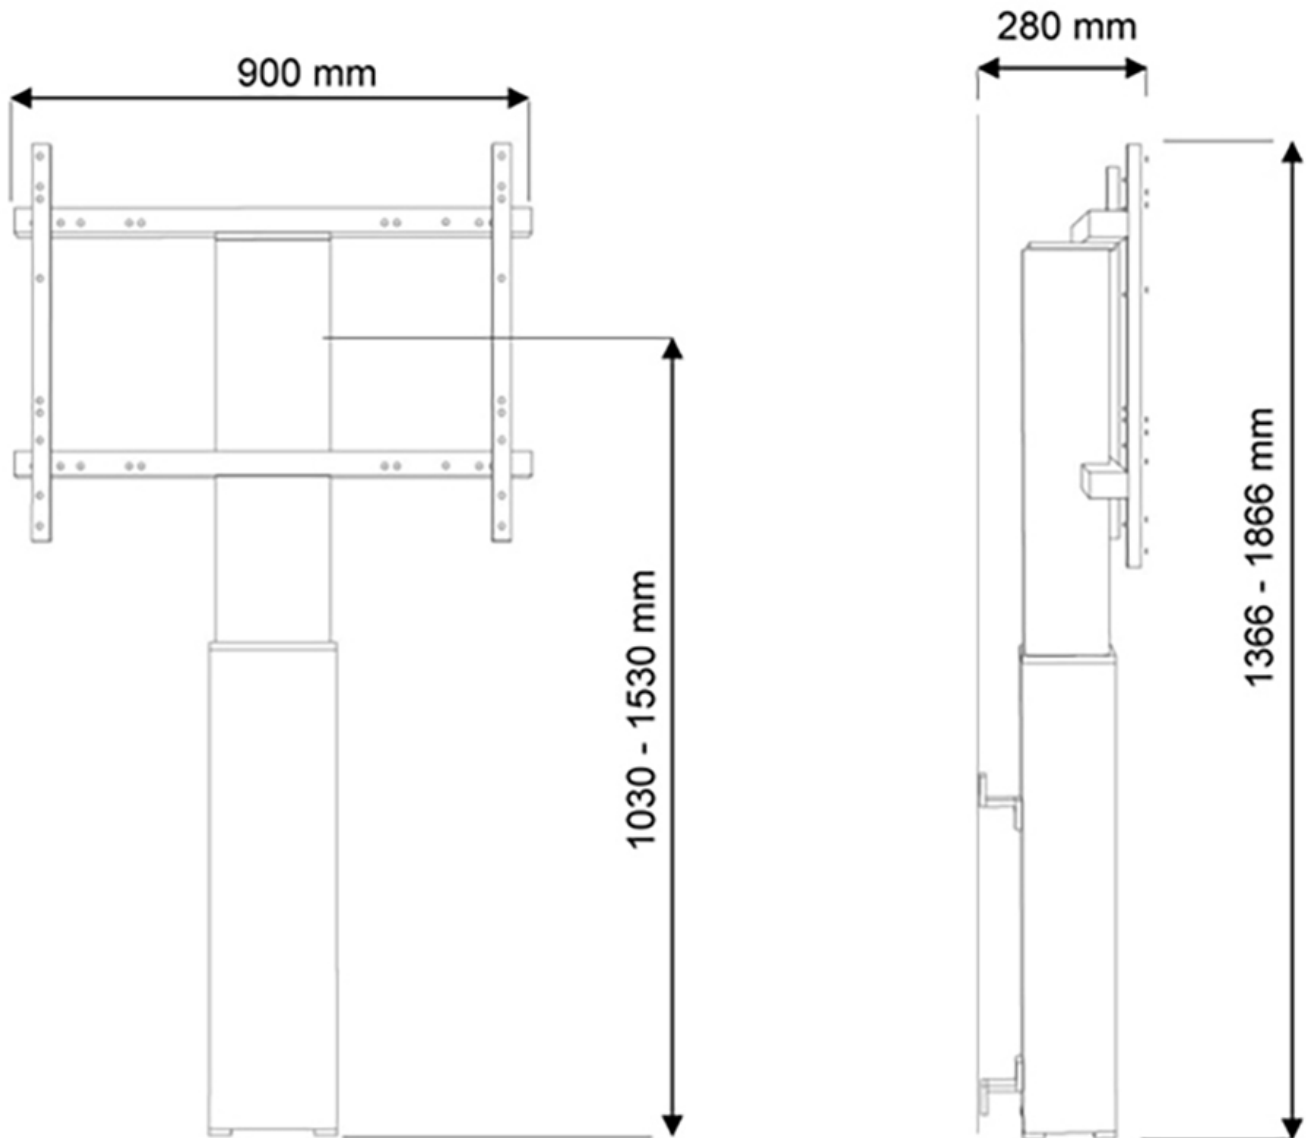

PLASMA-W2250BLACK NEOMOUNTS MOTORISED WALL MOUNT

Neomounts